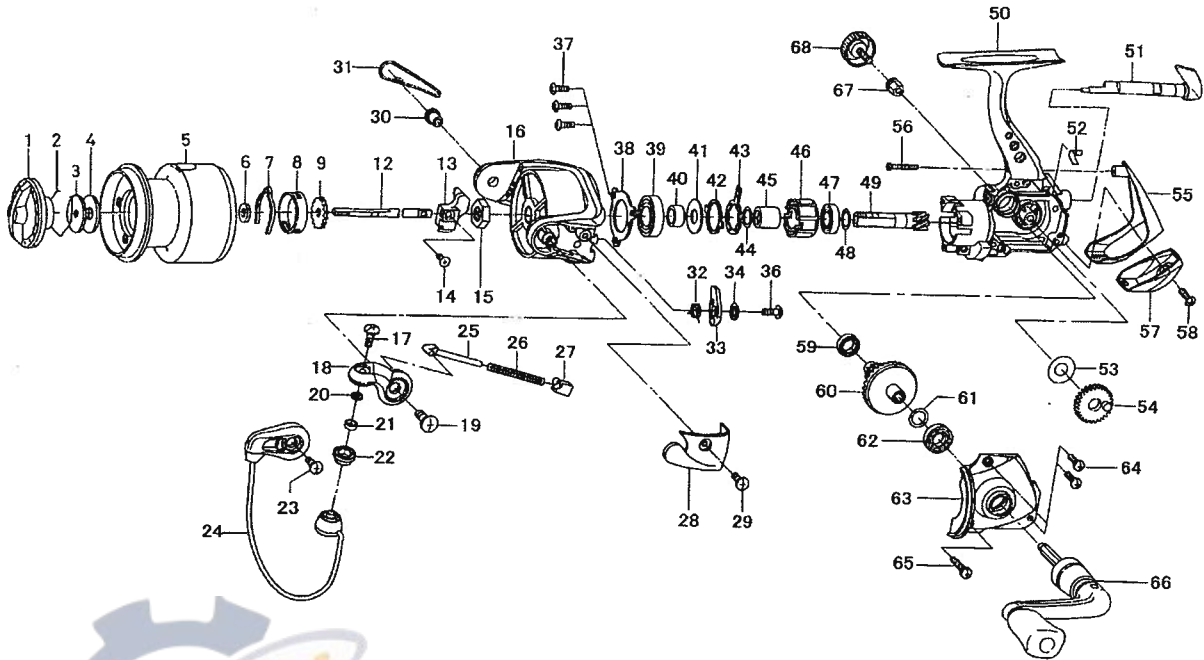

**LAGUNA 1500 / 2000**

Key No.	Parts No.	Parts Name
1	G36-8901	DRAG KNOB
2	F37-3301	DRAG WASHER RET
3	E46-7201	KEY WASHER
4	E13-6001	DRAG WASHER
2-5	G36-8701	SPOOL
2-5	G38-3601	SPOOL (EXTRA)
6	E46-7101	SPOOL WASHER
7	F70-4901	SPOOL CLICK LEAF SPRING
8	E12-2308	CLICK LEAF SPRING HOLDER
9	F81-1501	CLICK GEAR
12	G20-5901	MAIN SHAFT
13	G06-1601	OSC SLIDER
14	351-0315	OSC SLIDER SCREW
15	F33-6102	ROTOR NUT
16	G20-6204	ROTOR
17	G01-8601	LINE ROLLER SCREW
18	G20-6401	BAIL ARM
19	G22-4901	BAIL ARM SCREW
20	F89-7101	LINE ROLLER WASHER
21	G28-5701	BALL BEARING A
22	F62-5001	LINE ROLLER
23	351-6101	BAIL HOLDER SCREW
24	G36-8001	BAIL
25	G01-7503	BAIL SPRING SHAFT
26	G06-2401	BAIL SPRING
27	G01-7401	BAIL SPRING HOLDER
28	G20-6502	BAIL SPRING COVER
29	G20-5101	BAIL SPRING COVER SCREW
30	G19-5101	BAIL HOLDER NUT
31	G36-8301	BAIL HOLDER COVER
32	G47-3901	BAIL TRIP LEVER SPRING
33	G26-5801	BAIL TRIP LEVER
34	375-3003	BAIL TRIP LEVER WASHER
36	G19-3701	BAIL TRIP LEVER SCREW
37	G33-2701	BEARING RET SCREW
38	G19-3601	BEARING RET

Key No.	Parts No.	Parts Name
39	G33-2601	BALL BEARING B
40	G19-3501	BALL BEARING COLLAR
41	B27-5403	BALL BEARING WASHER
42	F62-2301	CLUTCH CAM RET
43	F62-2201	CLUTCH CAM
44	375-8502	CLUTCH CAM WASHER
45	F73-2501	SPACING SLEEVE
46	G22-0601	ROLLER CLUTCH
47	G28-5801	BALL BEARING C
48	375-8504	PINION WASHER
49	G06-1401	PINION GEAR
50	G36-7501	BODY
51	G19-3102	A/R LEVER
52	G19-3301	A/R CAM SPRING
53	G11-4300	OSC GEAR WASHER
54	F69-1702	OSC GEAR
55	G36-7701	REAR COVER A
56	E11-9602	REAR COVER SCREW A
57	G36-7801	REAR COVER B
58	G33-2701	REAR COVER SCREW B
59	G34-1901	BALL BEARING D
60	G06-1701	DRIVE GEAR
61	375-8500	DRIVE GEAR WASHER
62	G28-5801	BALL BEARING E
63	G36-7601	SIDE COVER
64	G33-2902	SIDE COVER SCREW A
65	G33-3002	SIDE COVER SCREW B
66	G36-8401	HANDLE
67	F72-1001	HANDLE COLLAR
68	F67-6509	HANDLE SCREW

**SPECIAL PART FOR LA2000**

Key No.	Parts No.	Parts Name
2-5	G36-9801	SPOOL
2-5	G38-3901	SPOOL (EXTRA)